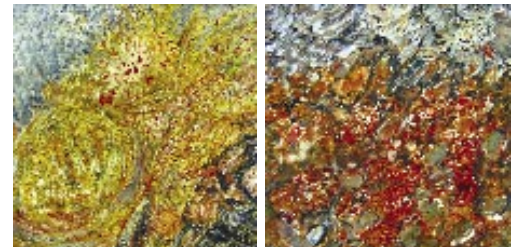

2006
egg-tempera and sand/canvas
35x35 cm